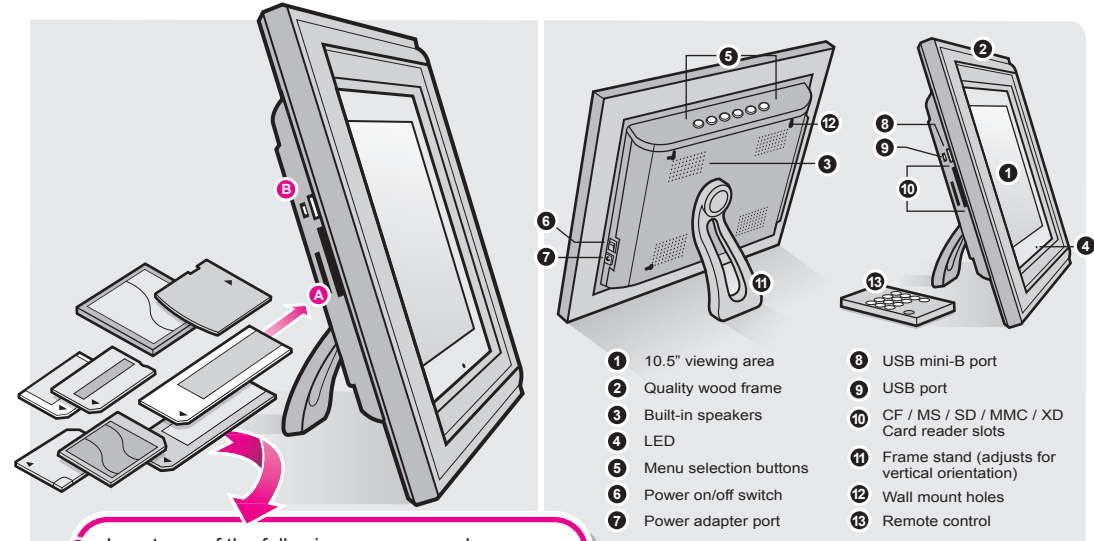

# 10.5" Digital Photo Frame w/ 256MB memory included

View pictures / Listen to music / Watch movies and home videos!

### Features

- Easy operation as most file formats are automatically recognized
- High quality wooden frame
- High quality built-in speakers
- 256MB memory included
- 10.5" TFT true color LCD
- Supports most memory card formats such as: **CF / MS / SD / MMC / XD**
- Supports various picture / video / audio formats such as: **JPEG, MPEG, AVI, MP3, BMP and WMA**
- Setup slideshows with background music
- Built-in calendar and timer to turn on / off frame
- Connect your personal computer, memory card and USB hard drive / thumb drive to easily transfer your favorite pictures, music, or videos with hi-speed USB 2.0
- Can be displayed either on a table top with the included stand or mounted on a wall
- Ease of operation and control with the included remote
- 120 day limited warranty and lifetime toll free tech support

### Specifications

Brightness	250cd / m <sup>2</sup> max
Compatible Memory Cards	CF / MS / SD / MMC / XD
Console Connector	1 x USB Type-A, 1 x USB mini-B
Contrast Angle	250:1
Display Area	10.5 in. (8.25 in. x 6.125 in.)
Operating Temperature	-10°C~40°C (14°F~104°F)
Input Voltage	Ac110 / 240V
Media Formats	JPEG, MJPEG, AVI, WMA & MP3
Storage Temperature	20°C~60°C (-4°F~140°F)
Unit Dimensions (L x W x H)	13.625 in. x 11.25 in. x 2 in. (34.6 cm x 28.6 cm x 5.1 cm)
Unit Weight	4.1 lbs. (1.9 kg)
Viewing Angle	65° (left or right)

### Package Contents

- 10.5" Digital Photo Frame
- Remote Control
- USB 2.0 Cable (Type A to mini-B)
- Power Adapter
- Instructional Manual
- Warranty / Registration Card